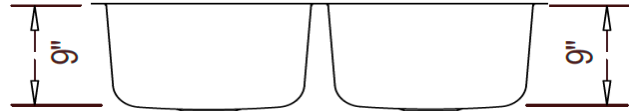

**Stainless Steel Double Bowl Sinks**

**16 Gauge**

Model #16509 50/50

Available Depths:  
D9/9

Model #16604 60/40

Available Depths:  
D9/7

Model #16406 40/60

Available Depths:  
D7/9