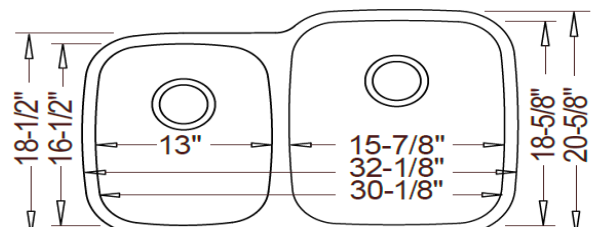

**Stainless Steel Double Bowl Sinks**

**16 Gauge**

Model #16509 50/50

Available Depths:  
D9/9

Model #16604 60/40

Available Depths:  
D9/7

Model #16406 40/60

Available Depths:  
D7/9

**Stainless Steel Double Bowl Sinks**

**16 Gauge**

Model #16329 30" Large

Available Depths:  
D9

Model #16231 23" Medium

Available Depths:  
D9

Model # 16165 Bar

Available Depths:  
D8