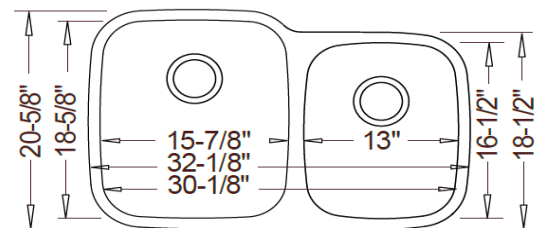

**Stainless Steel Double Bowl Sinks**

**16 Gauge**

Model #16509 50/50

Available Depths:  
D9/9

Model #16604 60/40

Available Depths:  
D9/7

Model #16406 40/60

Available Depths:  
D7/9

**Stainless Steel Double Bowl Sinks**

**16 Gauge**

Model #16329 30" Large

Available Depths:  
D9

Model #16231 23" Medium

Available Depths:  
D9

Model # 16165 Bar

Available Depths:  
D8