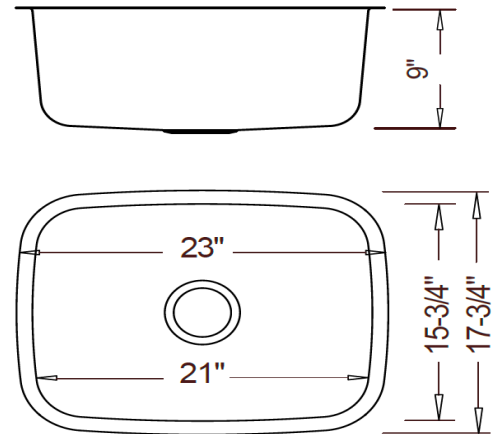

**Stainless Steel Double Bowl Sinks**

**16 Gauge**

Model #16509 50/50

Available Depths:  
D9/9

Model #16604 60/40

Available Depths:  
D9/7

Model #16406 40/60

Available Depths:  
D7/9

**Stainless Steel Double Bowl Sinks**

**16 Gauge**

Model #16329 30" Large

Available Depths:  
D9

Model #16231 23" Medium

Available Depths:  
D9

Model # 16165 Bar

Available Depths:  
D8