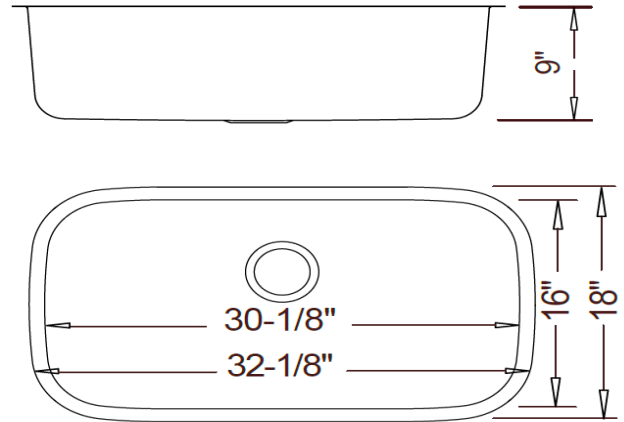

**Stainless Steel Double Bowl Sinks**

**16 Gauge**

Model #16509 50/50

Available Depths:  
D9/9

Model #16604 60/40

Available Depths:  
D9/7

Model #16406 40/60

Available Depths:  
D7/9

**Stainless Steel Double Bowl Sinks**

**16 Gauge**

Model #16329 30" Large

Available Depths:  
D9

Model #16231 23" Medium

Available Depths:  
D9

Model # 16165 Bar

Available Depths:  
D8