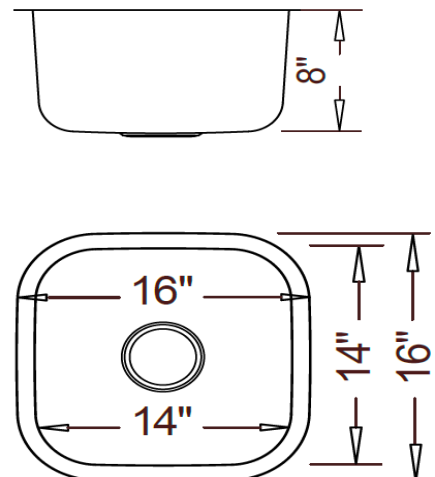

**Stainless Steel Double Bowl Sinks**

**16 Gauge**

Model #16509 50/50

Available Depths:  
D9/9

Model #16604 60/40

Available Depths:  
D9/7

Model #16406 40/60

Available Depths:  
D7/9

**Stainless Steel Double Bowl Sinks**

**16 Gauge**

Model #16329 30" Large

Available Depths:  
D9

Model #16231 23" Medium

Available Depths:  
D9

Model # 16165 Bar

Available Depths:  
D8