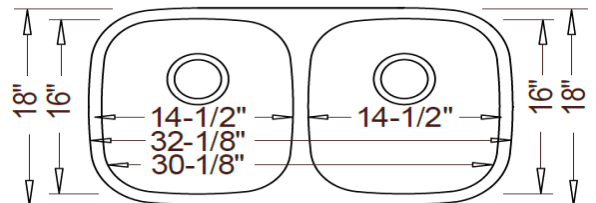

**Stainless Steel Double Bowl Sinks**

**16 Gauge**

Model #16509 50/50

Available Depths:  
D9/9

Model #16604 60/40

Available Depths:  
D9/7

Model #16406 40/60

Available Depths:  
D7/9

**Stainless Steel Double Bowl Sinks**

**16 Gauge**

Model #16329 30" Large

Available Depths:  
D9

Model #16231 23" Medium

Available Depths:  
D9

Model # 16165 Bar

Available Depths:  
D8