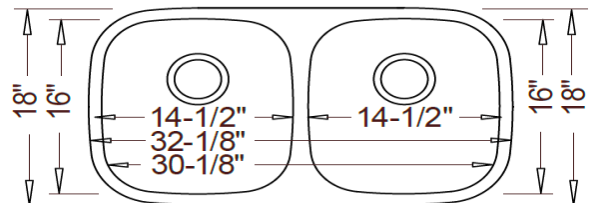

Stainless Steel Double Bowl Sinks

16 Gauge

Model #16509 50/50

Available Depths:
D9/9

Model #16604 60/40

Available Depths:
D9/7

Model #16406 40/60

Available Depths:
D7/9

Stainless Steel Single Bowl Sinks

16 Gauge

Model #16329 30" Large

Available Depths:
D9

Model #16231 23" Medium

Available Depths:
D9

Model # 16165 Bar

Available Depths:
D8