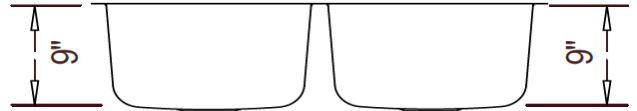

Stainless Steel Double Bowl Sinks

16 Gauge

Model #16509 50/50

Available Depths:
D9/9

Model #16604 60/40

Available Depths:
D9/7

Model #16406 40/60

Available Depths:
D7/9