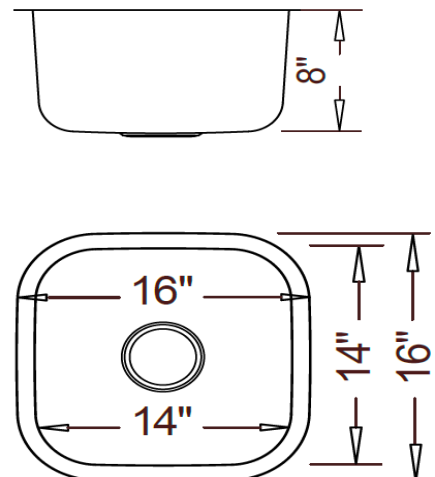

Stainless Steel Double Bowl Sinks

16 Gauge

Model #16509 50/50

Available Depths:
D9/9

Model #16604 60/40

Available Depths:
D9/7

Model #16406 40/60

Available Depths:
D7/9

Stainless Steel Single Bowl Sinks

16 Gauge

Model #16329 30" Large

Available Depths:
D9

Model #16231 23" Medium

Available Depths:
D9

Model # 16165 Bar

Available Depths:
D8