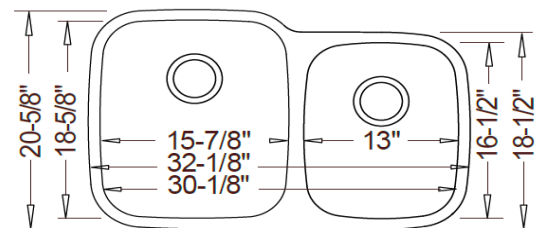

Stainless Steel Double Bowl Sinks

16 Gauge

Model #16509 50/50

Available Depths:
D9/9

Model #16604 60/40

Available Depths:
D9/7

Model #16406 40/60

Available Depths:
D7/9

Stainless Steel Single Bowl Sinks

16 Gauge

Model #16329 30" Large

Available Depths:
D9

Model #16231 23" Medium

Available Depths:
D9

Model # 16165 Bar

Available Depths:
D8