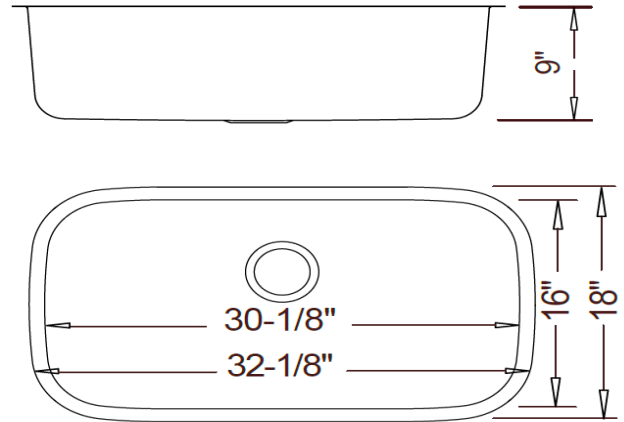

Stainless Steel Double Bowl Sinks

16 Gauge

Model #16509 50/50

Available Depths:
D9/9

Model #16604 60/40

Available Depths:
D9/7

Model #16406 40/60

Available Depths:
D7/9

Stainless Steel Single Bowl Sinks

16 Gauge

Model #16329 30" Large

Available Depths:
D9

Model #16231 23" Medium

Available Depths:
D9

Model # 16165 Bar

Available Depths:
D8