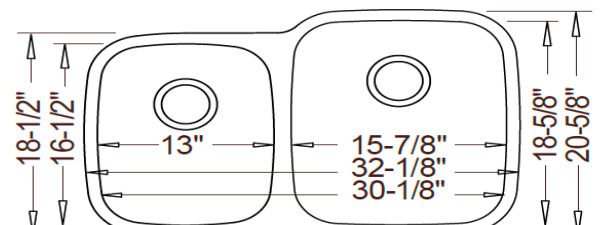

Stainless Steel Double Bowl Sinks

16 Gauge

Model #16509 50/50

Available Depths:
D9/9

Model #16604 60/40

Available Depths:
D9/7

Model #16406 40/60

Available Depths:
D7/9

Stainless Steel Single Bowl Sinks

16 Gauge

Model #16329 30" Large

Available Depths:
D9

Model #16231 23" Medium

Available Depths:
D9

Model # 16165 Bar

Available Depths:
D8