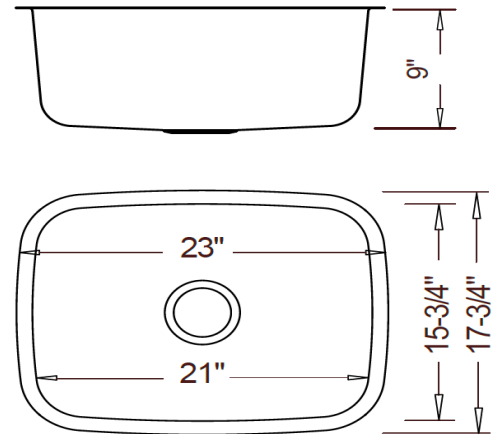

Stainless Steel Double Bowl Sinks

16 Gauge

Model #16509 50/50

Available Depths:
D9/9

Model #16604 60/40

Available Depths:
D9/7

Model #16406 40/60

Available Depths:
D7/9

Stainless Steel Single Bowl Sinks

16 Gauge

Model #16329 30" Large

Available Depths:
D9

Model #16231 23" Medium

Available Depths:
D9

Model # 16165 Bar

Available Depths:
D8